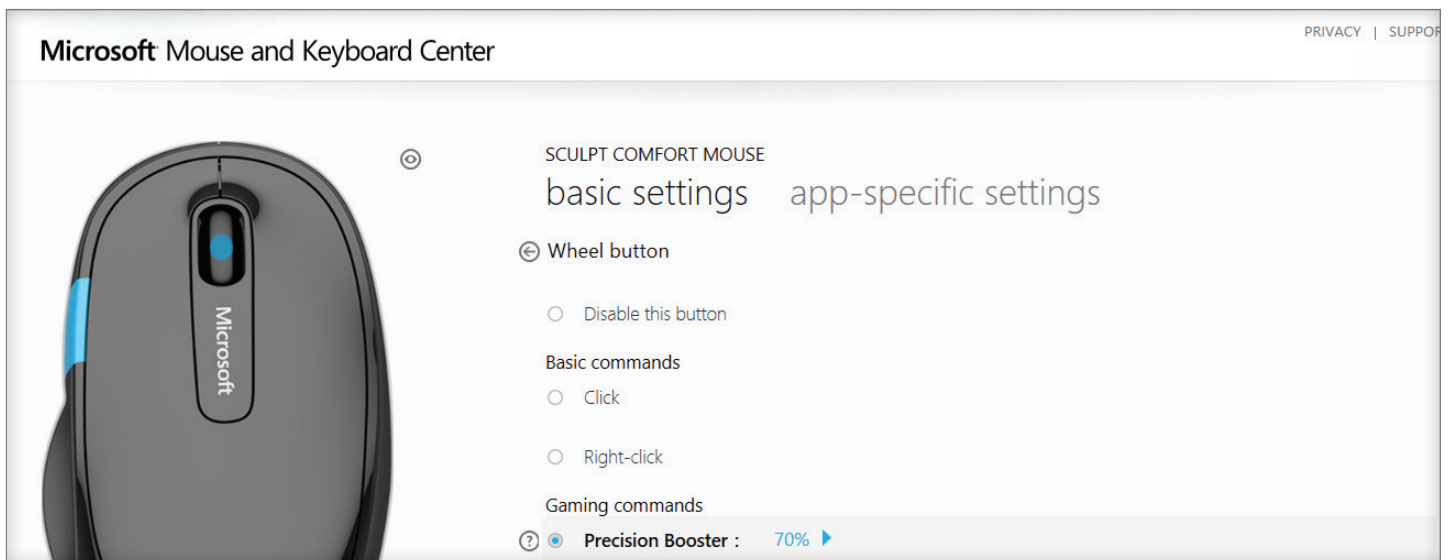

Download Mouse and Keyboard Centre.

To get the most out of Windows 8.

Microsoft Mouse and Keyboard Centre.

A new application that helps you make the most out of your Microsoft Keyboard and Mouse.

- Customise devices from an easy to learn Windows 8 interface.
- Create new shortcuts that make tedious tasks a breeze.

Mouse and Keyboard Centre helps you personalise and customise how you work on your PC.

- Tailor your mouse and keyboard to meet your unique needs and work style.
- Modify your mouse and keyboard settings to make it easier to use the unique features of most PC apps.

Effortlessly transition to Mouse and Keyboard Centre from existing device management apps.

- Launch the app from the Windows 8 Start screen.
- View and change basic and application-specific settings for all connected accessories in one place.
- Explore features with pop-up descriptive and "How To" Info Tips.
- Includes access to an online How To/Troubleshooting library.
- Includes access to an online Healthy Computing Guide for tips on how to work more comfortably on your computer.

Tell us what you think!

We are interested in your experiences with Microsoft Mouse and Keyboard Centre and your Microsoft device!

- Send your comments and questions by clicking on the Send Feedback icon on the Windows 8 desktop, select Apps then Microsoft Mouse and Keyboard Centre from the options listed.