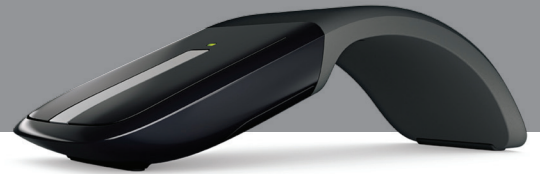

Microsoft Arc Touch Mouse

Perfectly portable companions.

For the best computing experience, when you're on-the-go. Products that are designed to fit in with your lifestyle, delivering great performance with technology features like BlueTrack™ wherever you are.

Microsoft Wedge Mobile Keyboard

Designed for Windows 7 and Windows 8 tablet users who are constantly on the go.

The durable keyboard protects your device from scratches, but also quickly converts into a tablet stand. Wedge Mobile Keyboard uses Bluetooth® technology, allowing you to wirelessly connect to your tablet without a cable or transceiver.

Windows 8 shortcut keys

Provides convenient access to commonly used Windows 8 functions.

Multi-purpose cover

Powers down device when snapped on. Also converts into a tablet stand for an instant workstation.

Bluetooth Wireless Experience

Wireless freedom without transceiver.

Microsoft Arc Touch Mouse

Enjoy stylish, compact comfort and reliable wireless freedom at your fingertips. Curve it comfortably for use.

Smoothly glide your finger up or down the scroll pad to navigate through a page. Use it just about anywhere, even on a rough wood surface or your living room carpet, relying on Microsoft BlueTrack Technology.¹

Flexible design

Curve for comfort, flatten to pack. A perfect fit for your hand and your mobile lifestyle.

Touch to Scroll

Click. Tap. Flick. Control. Quickly brush up or down with your finger to flick into hyperfast vertical scrolling.

Power On and Off

Curve to turn on. Flatten to turn off. No button to switch. A green light flashes to show the battery is working.

¹BlueTrack Technology does not work on clear glass or mirrored surfaces.