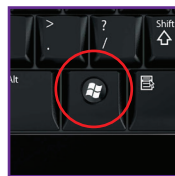

4-way scroll wheel for navigating up, down, left, and right. BlueTrack Technology works on virtually any surface.¹ Wireless Bluetooth® connectivity - no transceiver required. Designed to fit your hand.

Go to Start screen

Press the centre of the Windows touch tab to switch between your current app and the Start screen.

Cycle through apps

Swipe up on the Windows touch tab to cycle through open apps, or swipe down to reveal all open apps.

4-way scrolling

Tilt the wheel left and right to scroll horizontally, allowing you to navigate the Start screen or wide documents with ease.

Windows Start Button

Press to launch your Start menu and search your PC or the Web if you have Windows Vista or later installed.